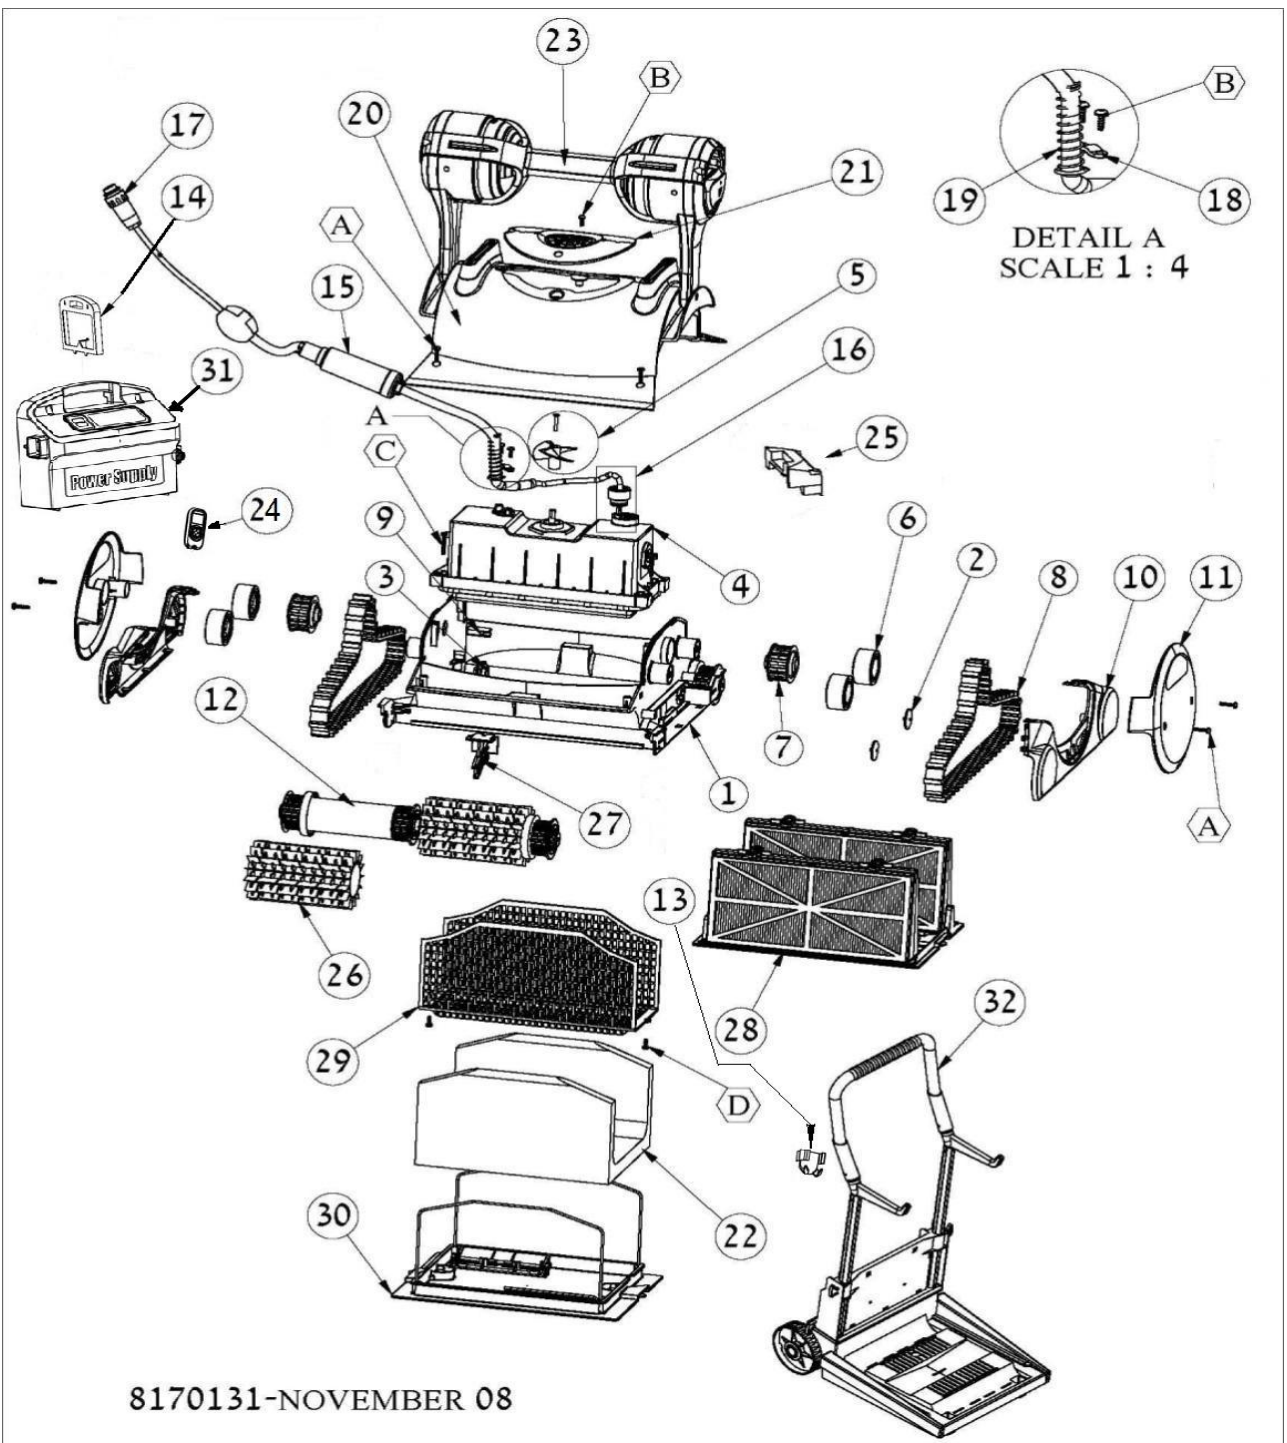

Wave 75 Spare Parts		
Balloon	Part Number	Description
1	9980630	FRAME
2	9980220	DB NON RETURN DIAFRAGM
3	9985448	CARTRIDGE CORK
4	9995368RD-ASSY	MU DYN WAGON 3H ASSY
4	9995369RD-EX	MU DYN WAGON 3H EX
5	9995266	BLACK IMPELLER+SCREW DC
6	3884997	GUIDE WHEEL
7	3883645	PULLEY FOR FLAT SHAFT - TT
8	9985006	TRACK - TIMING TRACK GREY
9	3865005	HEXAGON ADAPTOR FOR D TYPE SHAFT
10	99806415	SIDE PANEL MCC5 ORANGE
11	99806211	SIDE COVER APOGON\DX6 GREY
12	99955956-ASSY	WHEEL ASSY FOR TIM.TRACK-DYN DB
12	3884073-ASSY	DIAG. BASIC -WHEEL BEARING
13	9980763	RCU 2010 HOLDER FOR CADDY
15	9995847-ASSY	CABLE+SWV DYN 24M ASSY
15	9995821	SWIVEL DYN 1.2M ASSY-KIT OF 5
16	9991279	RETROFIT FOR CABLE CONN.-3 PIN
17	5000009	AMPHENOL PLUG
18	9982332	CABLE HOLDER DB
19	3917033	SPRING FOR CABLE 3 WIRES
20	99951916	OUTER CASING - WAVE 75
21	99806255	IMPELLER COVER MMC5 ORANGE
22	99954305-ASSY	FILTER BAG 70M KIT OF 5 UNITS
23	99957074-ASSY	HANDLE ASSY WAVE 75
24	99954226-ASSY	RCU DYN 2010
25	6250941	FLOAT FOR DYN DJ
26	6101611	BRUSH WB RING FOR CB
26	6101635	BRUSH PVC DYN GREY
26	6101656	BRUSH PVC DYN GREY CB
26	9995560-ASSY	BRUSH WB - DYN - PAIR
27	9980640	BRUSH SUPPORT
29	9980627	NET MCC5
30	99919117	BOT LID ASSY DB & SUPPORT CT/SLC
31	9995671-AU-ASSY	PS DYN RESET AUS 2010
32	9996096	CADDY DB
A	3379720-A	SCREW KA50X20
B	3379440-A	SCREW KA50X12 A2 WN1412
C	3305030-A	SCREW KA50X30
D	3379440-A	SCREW KA50X12 A2 WN1412

8170131-NOVEMBER 08